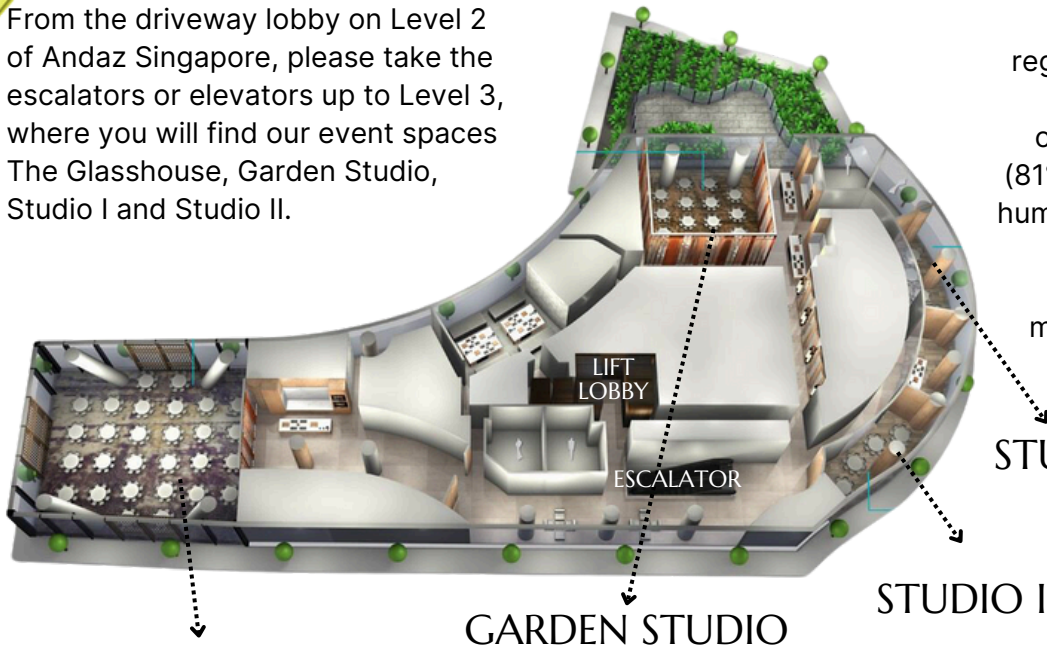

KNOW BEFORE YOU GO

VENUE LOCATION

From the driveway lobby on Level 2 of Andaz Singapore, please take the escalators or elevators up to Level 3, where you will find our event spaces The Glasshouse, Garden Studio, Studio I and Studio II.

To access Fraser Street, turn from North Bridge Road at the corner near Raffles Hospital. Continue along Fraser Street and enter the car park through the second basement entrance, which leads directly to the lift lobby of Andaz Singapore. From the basement car park, take the lift to Level 3, where our event spaces are located.