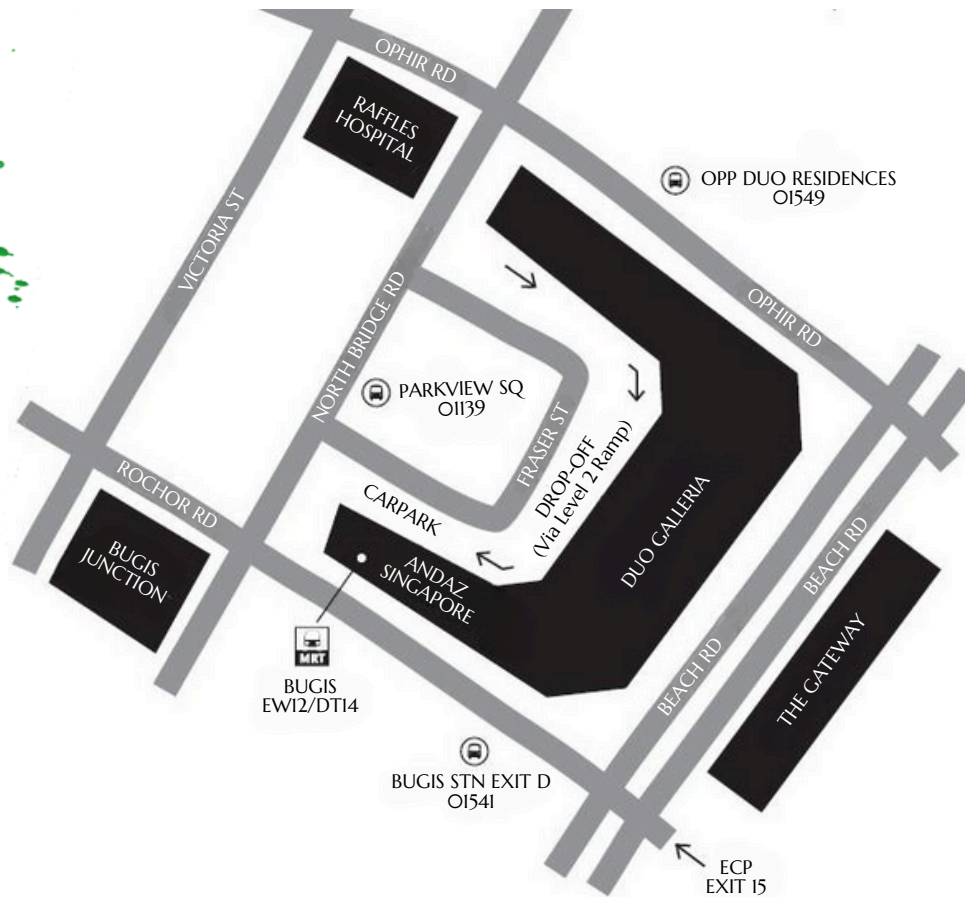

To access Fraser Street, turn from North Bridge Road at the corner near Raffles Hospital. Continue along Fraser Street and enter the car park through the second basement entrance, which leads directly to the lift lobby of Andaz Singapore. From the basement car park, take the lift to Level 3, where our event spaces are located.

DIRECTIONS BY CAR

Video link: <https://youtu.be/ZP5pdfN24ms>

- Turn left onto Fraser Street and stay in the left lane
- Continue straight and look for the entrance to the DUO basement parking on your left, just before the end of the street
- Enter the car park and proceed to Basement 1 or 2
- Locate the door entrance that leads to the lift lobby
- Note that there are TWO lift lobbies: the DUO lift lobby leads to the office tower, while the Andaz lift lobby takes you to the hotel
- Take the elevator from the Andaz Lift Lobby and go to Level 3

DIRECTIONS BY PRIVATE HIRE

Please refer to the video link above for visual reference

- Turn left onto Fraser Street and stay in the left lane
- Drive up the ramp to Level 2; the hotel's drop-off point is at the end of the driveway
- You will arrive at the main lobby of Andaz Singapore on Level 2
- To reach Level 3, take the lift on the left or the escalator on the right

DIRECTIONS BY BUS

- Walk to Duo Galleria (street level) and find the escalator opposite Joe & Dough
- Take the escalator up and head right towards the driveway
- Turn left and walk along the driveway to the entrance of Andaz Singapore (refer to the hotel drop-off point picture below)
- You will arrive at the main hotel lobby of Andaz Singapore on Level 2
- To reach Level 3, take the lift on the left or the escalator on the right